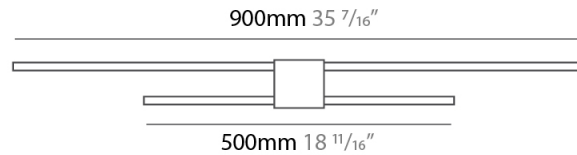

PROJECT
TYPE
SPECIFIER
QUANTITY
DATE

ORIZZONTE SURFACE

D43022-

base number
Color   Temperature   Finish   Options

1. To build a product code in our configurator select the specify button on the base model # product page
2. To build a manual product code on this datasheet choose from the options listed below in blue font and add the suffix to the base model #

GENERAL

Series: Orizzonte
Brand: Icone
Division: Design
Mounting Type: Surface
Mounting Location: Wall
Subcategory: Picture Light

PHYSICAL

Shape: Rectangle
Length (mm): 900
Length (in): 35 7/16
Height (mm): 60
Height (in): 2 3/8
Extension (mm): 100
Extension (in): 3 15/16
Light Distribution: Direct / Indirect
Fixture Finish: WHI / CHR / BGD
Fixture Material: Brass

ELECTRICAL

Lamp Type: LED
Total Output Wattage (W): 15.36
Dimming: Non-Dimmable
Driver Included: Yes
Driver Location: Integrated
Driver Type: Constant Current - 120Vac
Driver Class: Class 2
Input Voltage (V): 120 - 277
Output Voltage (V): 12
Upon Request: (Not included - see components) Remote: 0-10Vdc dimming / Non-dimming 120/277Vac / Phase dimming 120Vac (ELV - Trailing Edge)

LED

Color Temperature (°K): 2700 / 3000
Nominal Lumen (lm): 1320
CRI: >90 CRI
Lamp Life (hrs): 50000

OPTICAL

RATINGS AND CERTIFICATIONS

Certified By: Certified for North American Standards
IP rating: IP20