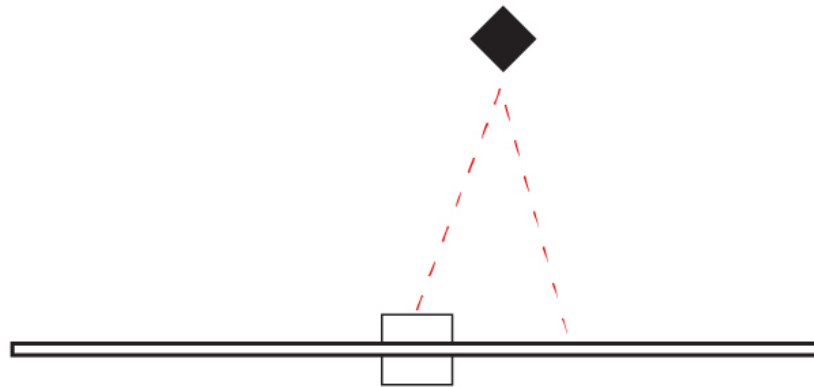

D43016-

PROJECT

TYPE

SPECIFIER

QUANTITY

DATE