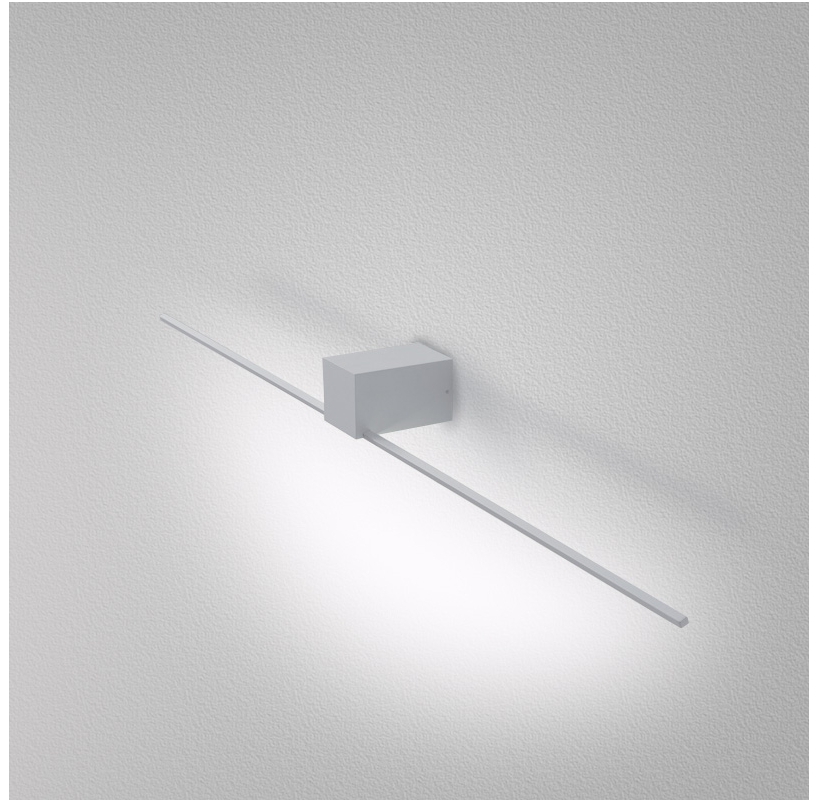

ORIZZONTE SURFACE

D43013-

base number   Color   Finish
Temperature   Options

1. To build a product code in our configurator select the specify button on the base model # product page
2. To build a manual product code on this datasheet choose from the options listed below in blue font and add the suffix to the base model #

GENERAL

Series: Orizzonte
Brand: Icone
Division: Design
Mounting Type: Surface
Mounting Location: Wall
Subcategory: Picture Light

PHYSICAL

Shape: Rectangle
Length (mm): 700
Length (in): 27 ⁹/₁₆
Height (mm): 60
Depth (mm): 100
Height (in): 2 ³/₈
Depth (in): 3 ¹⁵/₁₆
Light Distribution: Direct / Indirect
Fixture Finish: WHI / CHR / BGD
Fixture Material: Brass

ELECTRICAL

Lamp Type: LED
Total Output Wattage (W): 7.92
Dimming: Non-Dimming / Phase Dimming (120vac Only)
Driver Included: Yes
Driver Location: Integrated
Driver Type: Constant Current - 120Vac
Driver Class: Class 2
Input Voltage (V): 120 - 277
Output Voltage (V): 12
Upon Request: Remote: 0-10Vdc dimming / Non-dimming 120/277Vac

LED

Color Temperature (°K): 2700 / 3000
Nominal Lumen (lm): 660
CRI: >90 CRI
Lamp Life (hrs): 50000

OPTICAL

RATINGS AND CERTIFICATIONS

Certified By: Certified for North American Standards
IP rating: IP20

PROJECT	_____
TYPE	_____
SPECIFIER	_____
QUANTITY	_____
DATE	_____

700mm 27 ⁹/₁₆"